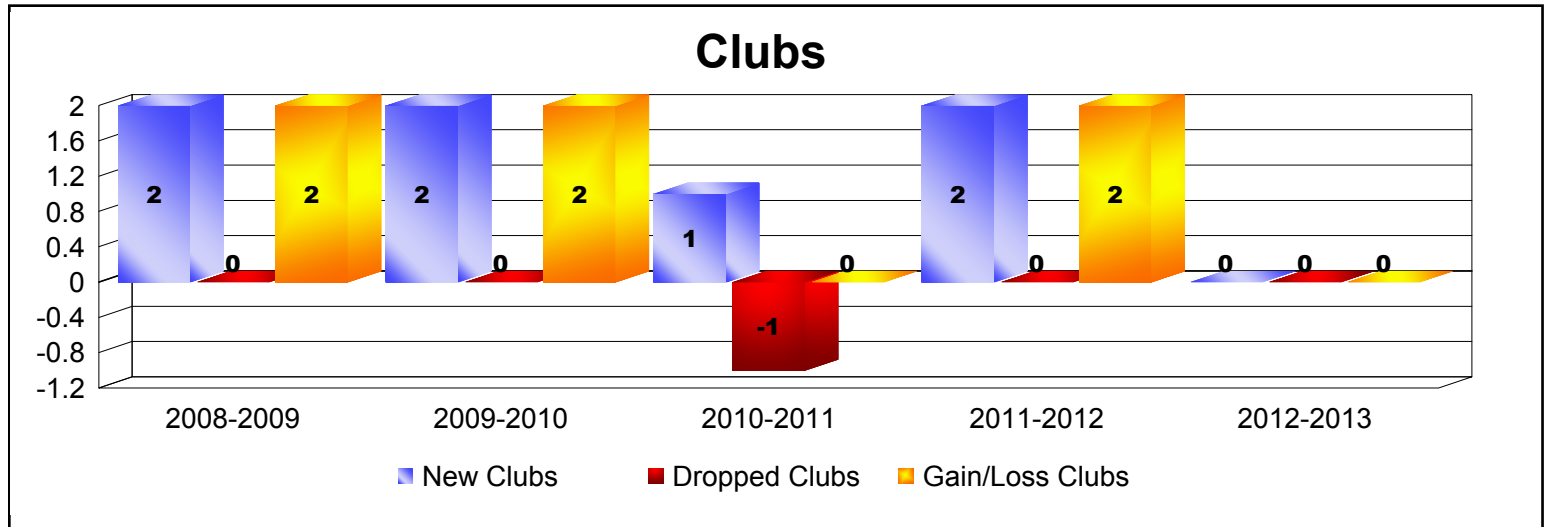

Year	New Clubs	Dropped Clubs	Gain/Loss Clubs	New Members	Charter Members	Reinstate Members	Transfer Members	Total Member Added	Total Members Dropped	Gain/Loss Members
2008-2009	2	0	2	184	49	5	10	248	-232	16
2009-2010	2	0	2	159	48	11	6	224	-184	40
2010-2011	1	-1	0	173	41	11	6	231	-209	22
2011-2012	2	0	2	217	77	14	2	310	-229	81
2012-2013	0	0	0	213	13	60	13	299	-260	39
<b>Average</b>	<b>1</b>	<b>0</b>	<b>1</b>	<b>189</b>	<b>46</b>	<b>20</b>	<b>7</b>	<b>262</b>	<b>-223</b>	<b>40</b>

Year	New Clubs	Dropped Clubs	Gain/Loss Clubs	New Members	Charter Members	Reinstate Members	Transfer Members	Total Member Added	Total Members Dropped	Gain/Loss Members
2008-2009	0	0	0	5	0	0	0	5	-4	1
2009-2010	0	0	0	9	0	0	0	9	-11	-2
2010-2011	0	0	0	5	0	2	0	7	-13	-6
2011-2012	0	0	0	3	0	1	0	4	-2	2
2012-2013	0	0	0	1	0	0	0	1	0	1
<b>Average</b>	<b>0</b>	<b>0</b>	<b>0</b>	<b>5</b>	<b>0</b>	<b>1</b>	<b>0</b>	<b>5</b>	<b>-6</b>	<b>-1</b>