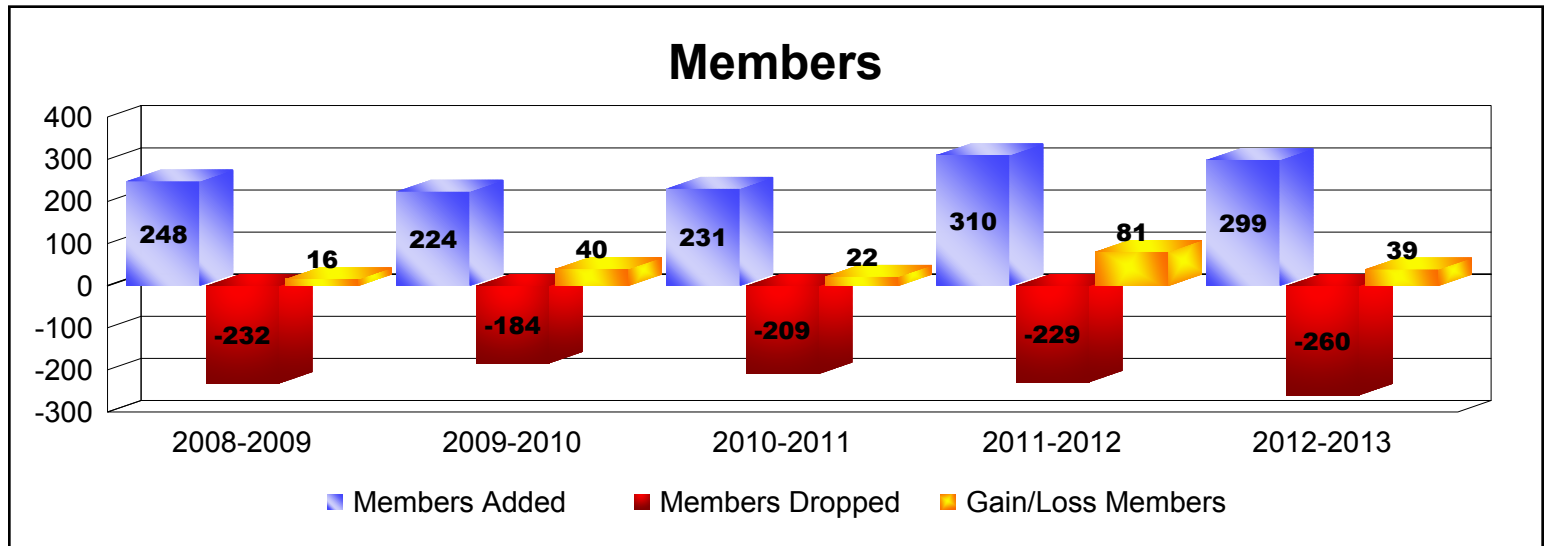

Year	New Clubs	Dropped Clubs	Gain/Loss Clubs	New Members	Charter Members	Reinstate Members	Transfer Members	Total Member Added	Total Members Dropped	Gain/Loss Members
2008-2009	2	0	2	184	49	5	10	248	-232	16
2009-2010	2	0	2	159	48	11	6	224	-184	40
2010-2011	1	-1	0	173	41	11	6	231	-209	22
2011-2012	2	0	2	217	77	14	2	310	-229	81
2012-2013	0	0	0	213	13	60	13	299	-260	39
<b>Average</b>	<b>1</b>	<b>0</b>	<b>1</b>	<b>189</b>	<b>46</b>	<b>20</b>	<b>7</b>	<b>262</b>	<b>-223</b>	<b>40</b>

Year	New Clubs	Dropped Clubs	Gain/Loss Clubs	New Members	Charter Members	Reinstate Members	Transfer Members	Total Member Added	Total Members Dropped	Gain/Loss Members
2008-2009	0	0	0	5	0	0	0	5	-4	1
2009-2010	0	0	0	9	0	0	0	9	-11	-2
2010-2011	0	0	0	5	0	2	0	7	-13	-6
2011-2012	0	0	0	3	0	1	0	4	-2	2
2012-2013	0	0	0	1	0	0	0	1	0	1
<b>Average</b>	<b>0</b>	<b>0</b>	<b>0</b>	<b>5</b>	<b>0</b>	<b>1</b>	<b>0</b>	<b>5</b>	<b>-6</b>	<b>-1</b>