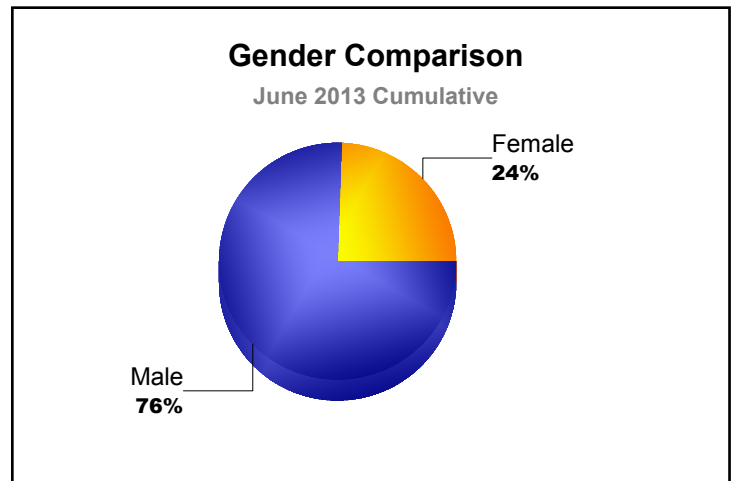

Year	New Clubs	Dropped Clubs	Gain/Loss Clubs	New Members	Charter Members	Reinstate Members	Transfer Members	Total Member Added	Total Members Dropped	Gain/Loss Members
2008-2009	2	0	2	184	49	5	10	248	-232	16
2009-2010	2	0	2	159	48	11	6	224	-184	40
2010-2011	1	-1	0	173	41	11	6	231	-209	22
2011-2012	2	0	2	217	77	14	2	310	-229	81
2012-2013	0	0	0	213	13	60	13	299	-260	39
<b>Average</b>	<b>1</b>	<b>0</b>	<b>1</b>	<b>189</b>	<b>46</b>	<b>20</b>	<b>7</b>	<b>262</b>	<b>-223</b>	<b>40</b>