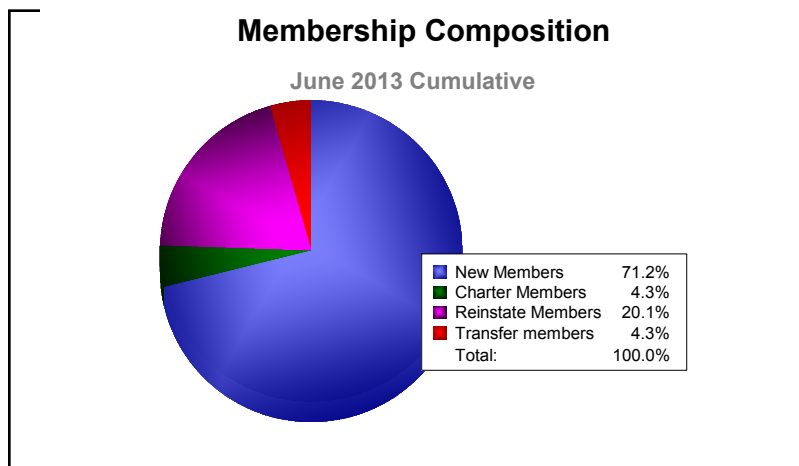

Year	New Clubs	Dropped Clubs	Gain/Loss Clubs	New Members	Charter Members	Reinstate Members	Transfer Members	Total Member Added	Total Members Dropped	Gain/Loss Members
2008-2009	2	0	2	184	49	5	10	248	-232	16
2009-2010	2	0	2	159	48	11	6	224	-184	40
2010-2011	1	-1	0	173	41	11	6	231	-209	22
2011-2012	2	0	2	217	77	14	2	310	-229	81
2012-2013	0	0	0	213	13	60	13	299	-260	39
<b>Average</b>	<b>1</b>	<b>0</b>	<b>1</b>	<b>189</b>	<b>46</b>	<b>20</b>	<b>7</b>	<b>262</b>	<b>-223</b>	<b>40</b>